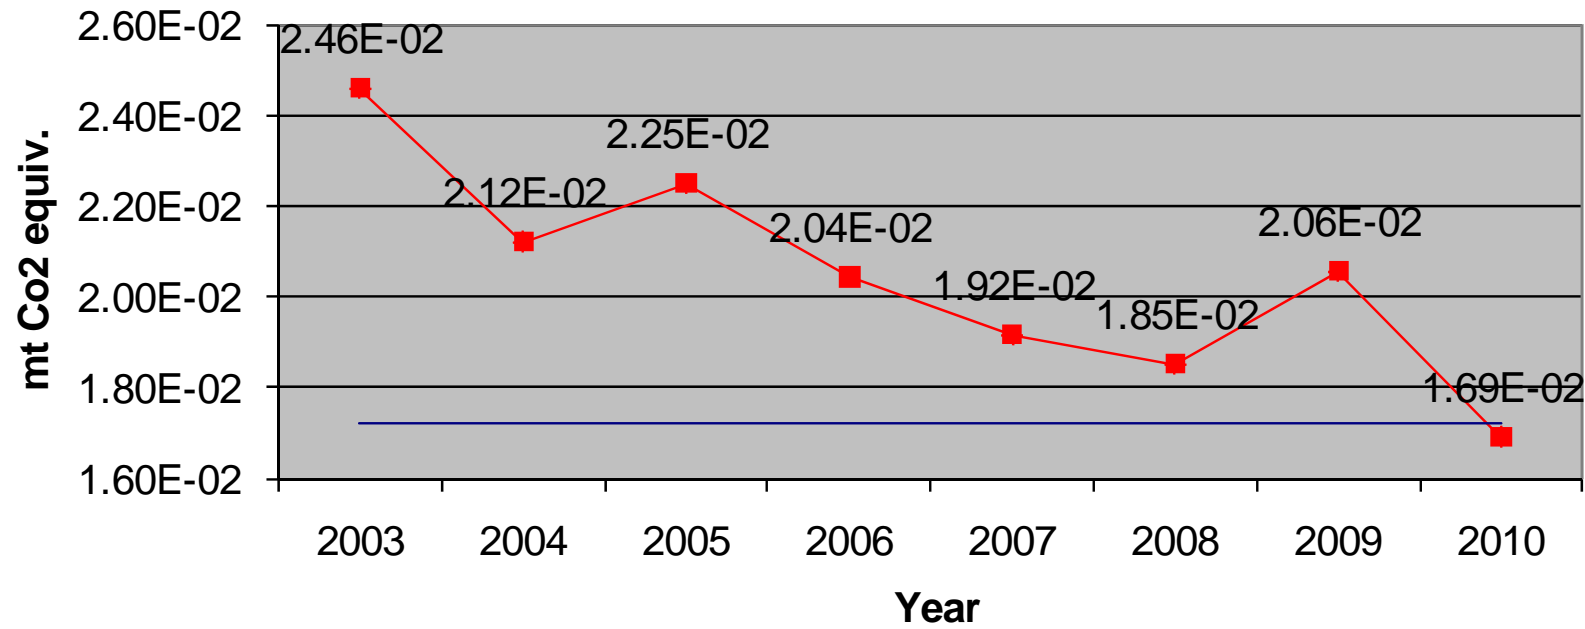

Greenhouse Gas Emissions from FSC U.S. Operations, normalized per 6" equivalent mask move

■ mt CO2e — goal