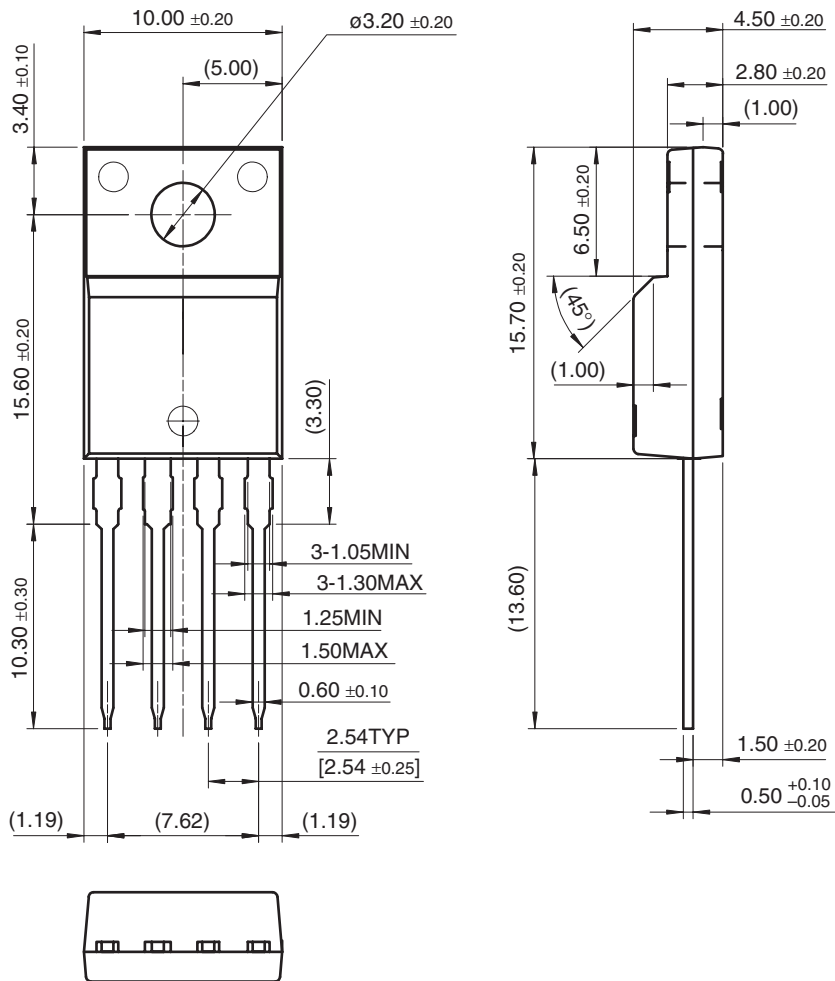

# TO-220F-4L (TU) Package Dimensions

## TO-220F-4L (TU)

Dimensions in Millimeters