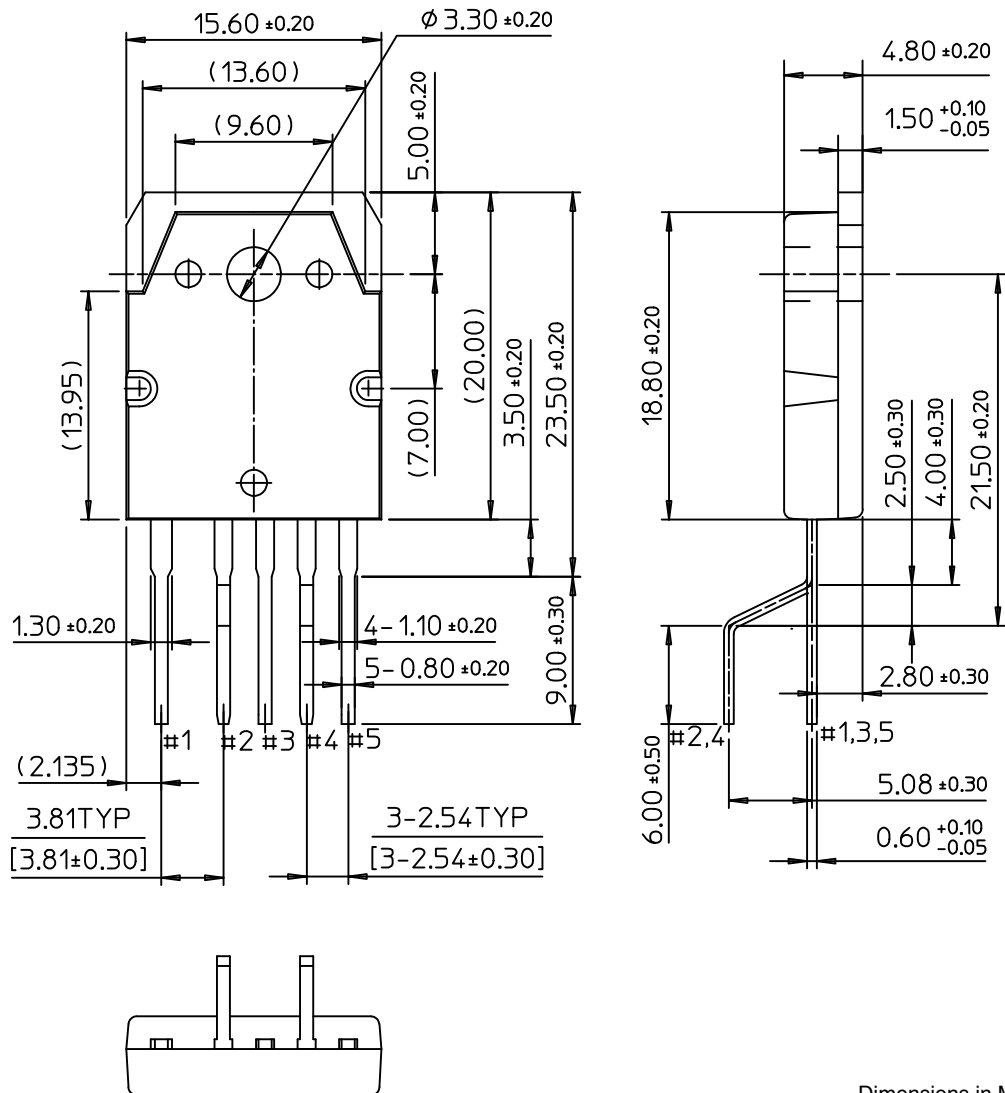

TO-3P-5L (TU) Package Dimensions

TO-3P-5L (TU)

NOTE

1. THESE DIMENSIONS DO NOT INCLUDE MOLD PROTRUSION.
2. () IS REFERENCE
3. [] IS ASS'Y OUT QUALITY

Dimensions in Millimeters

TO-3P-5L (YDTU) Package Dimensions

TO-3P-5L (YDTU)

Dimensions in Millimeters