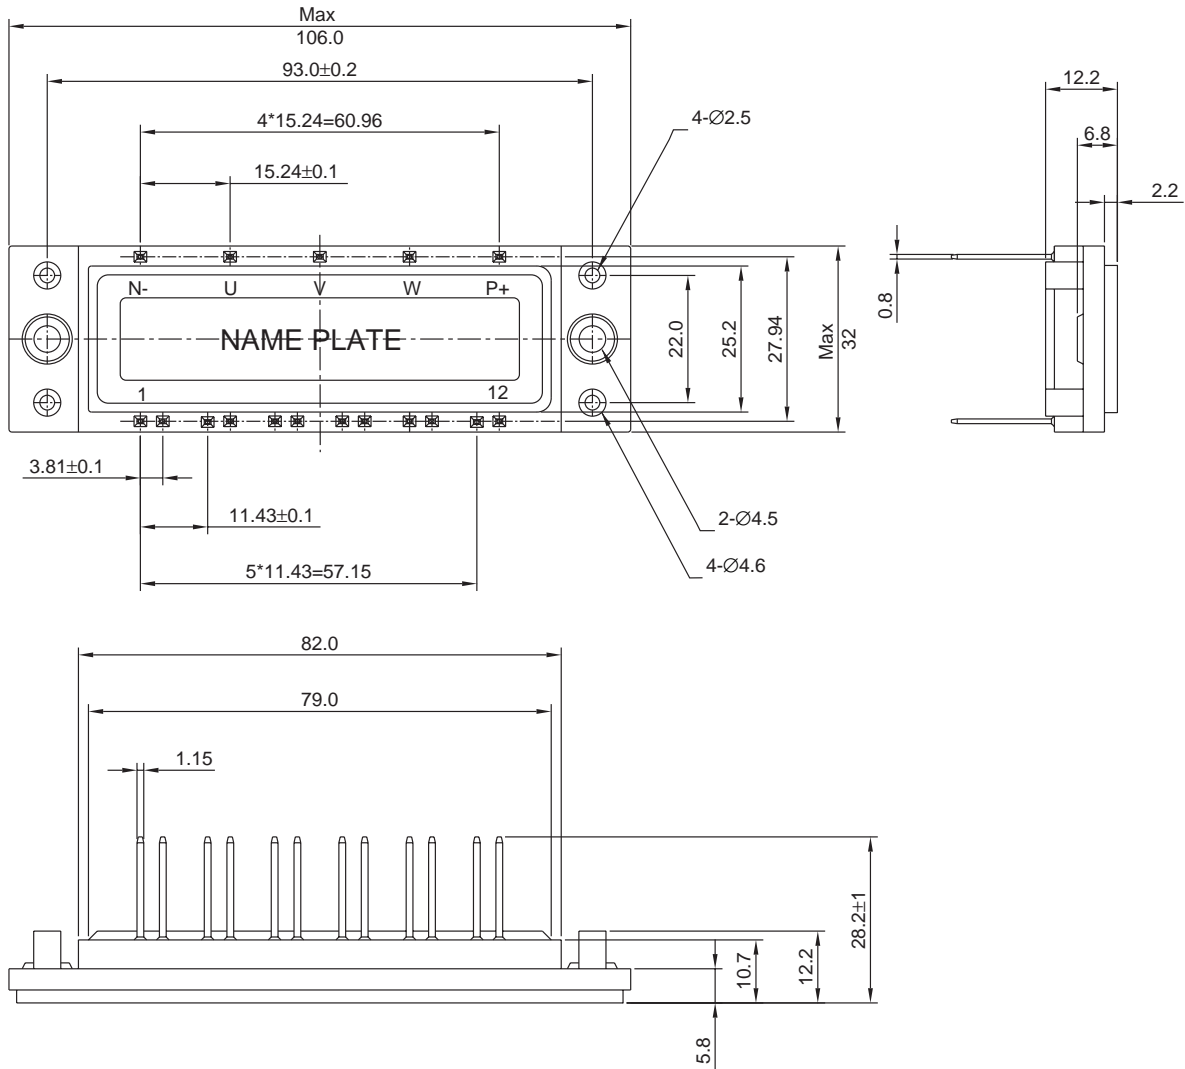

17PM-BA Package Dimensions

17PM-BA (FS PKG CODE BG)

Dimensions in Millimeters

December 1999, Rev C