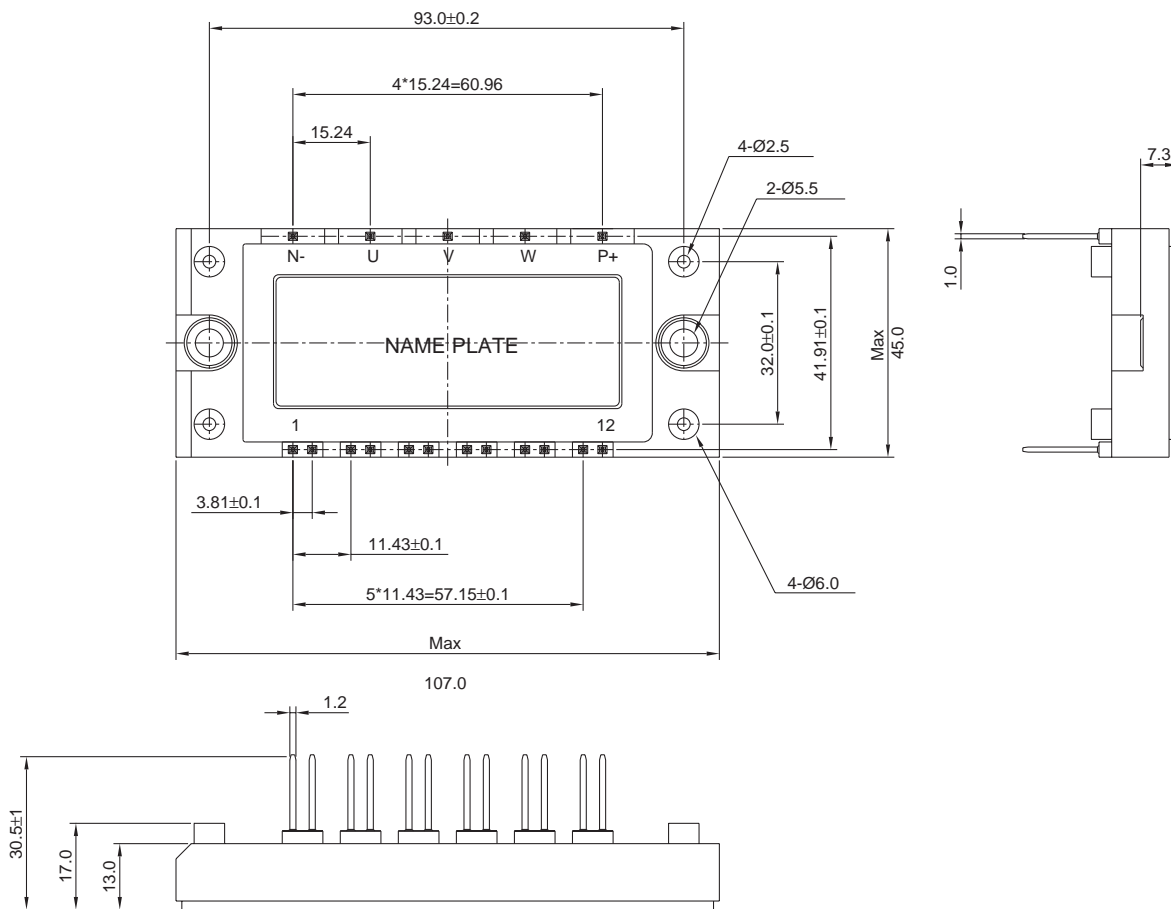

# 17PM-CA Package Dimensions

## 17PM-CA (FS PKG CODE BH)

Dimensions in Millimeters

December 1999, Rev C