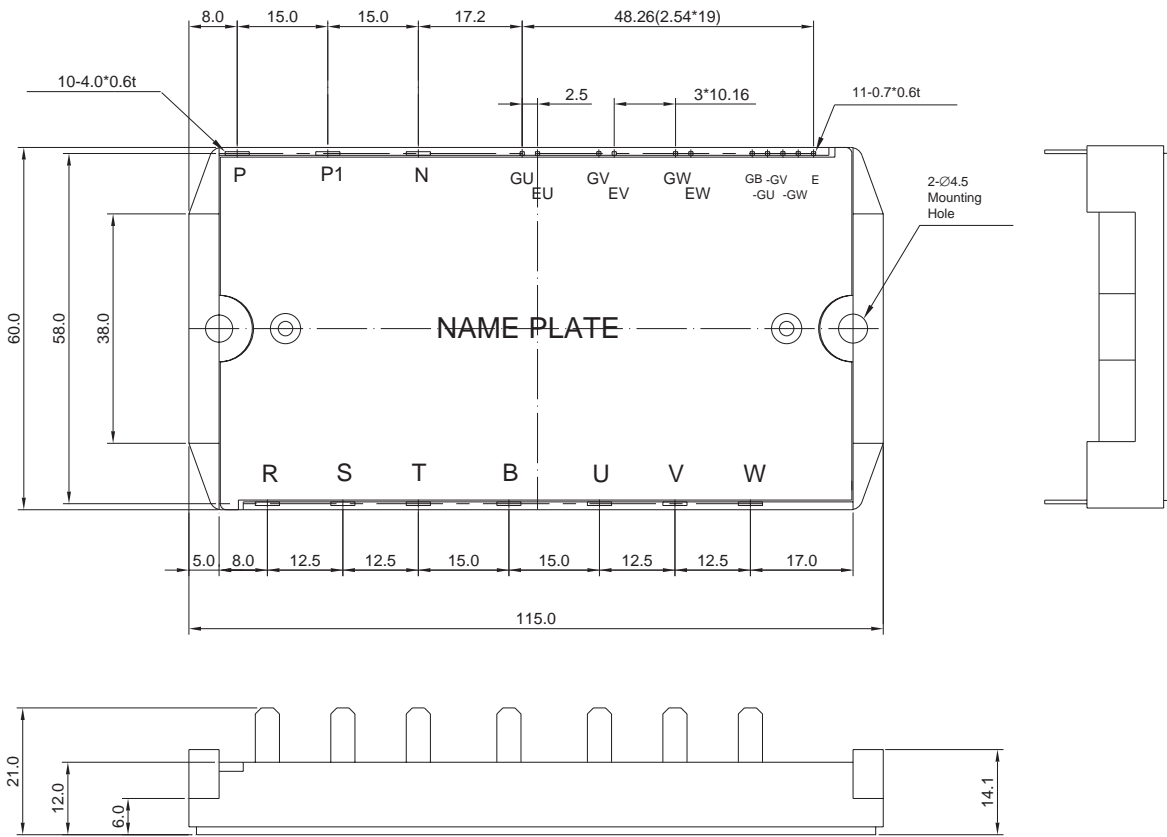

21PM-BA Package Dimensions

21PM-BA (FS PKG CODE BK)

Dimensions in Millimeters

December 1999, Rev C