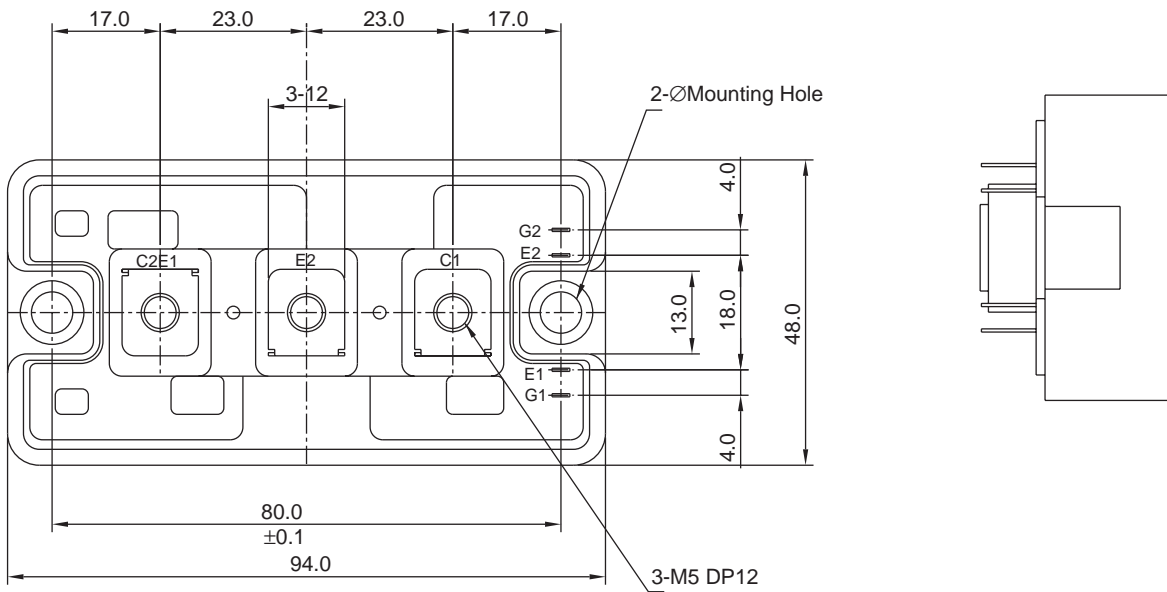

# 7PM-BB Package Dimensions

## 7PM-BB (FS PKG CODE BE)

Dimensions in Millimeters

December 1999, Rev C