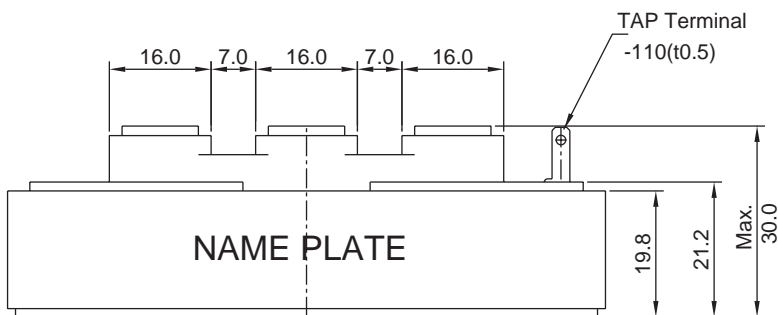

# 7PM-BB Package Dimensions

## 7PM-BB (FS PKG CODE BE)

Dimensions in Millimeters

December 1999, Rev C