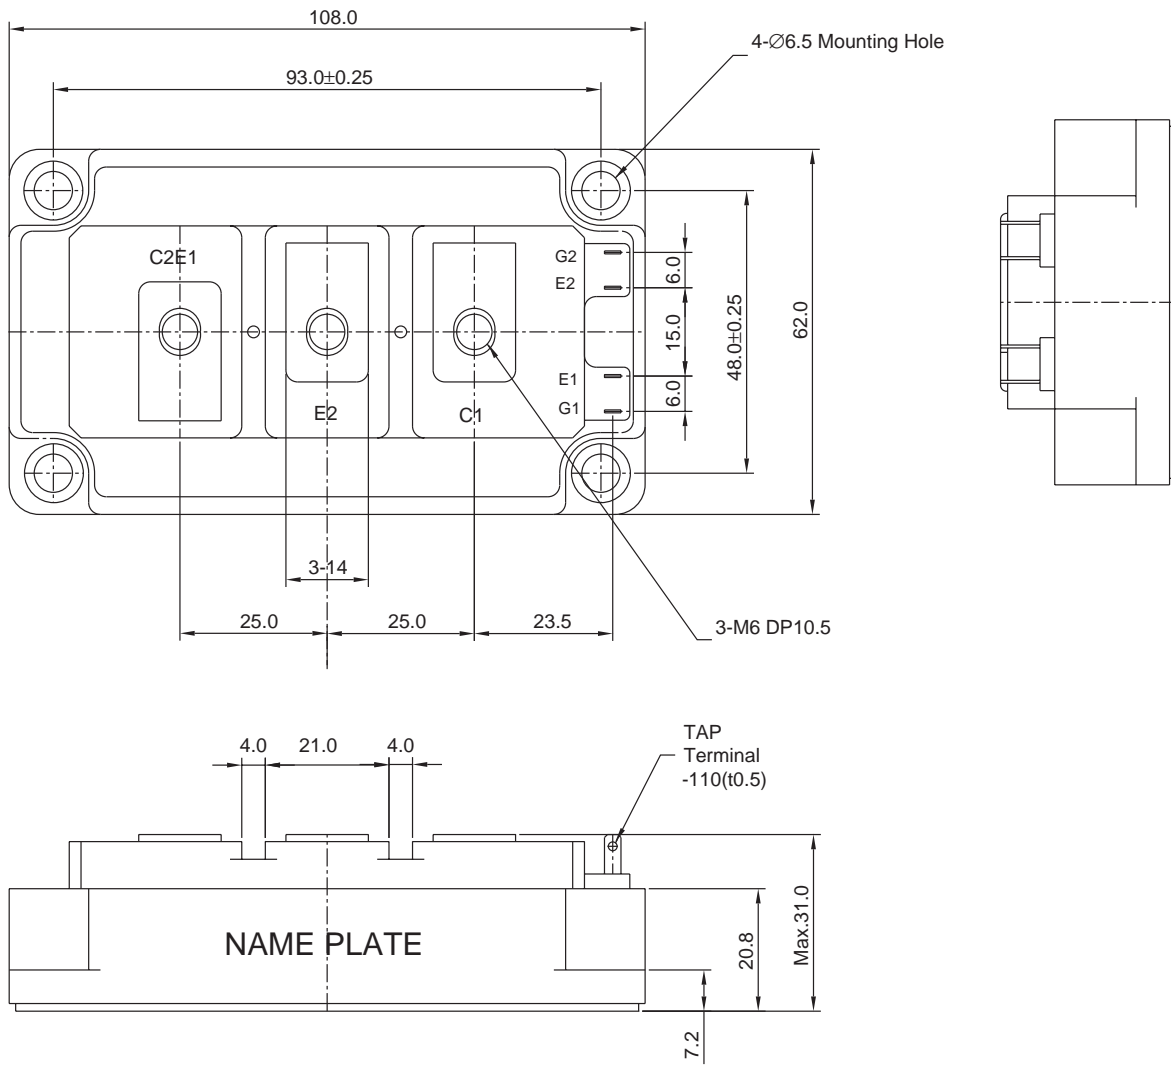

# 7PM-EA Package Dimensions

## 7PM-EA (FS PKG CODE BF)

Dimensions in Millimeters

December 1999, Rev C