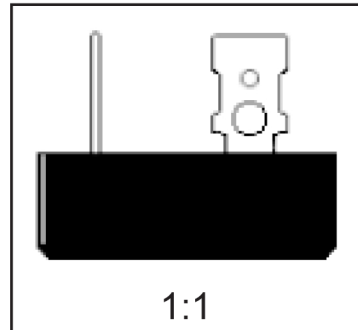

GBPC (FS PKG Code N1)

Scale 1:1 on letter size paper

Dimensions shown below are in:
inches [millimeters]

Part Weight per unit (gram): 15.0