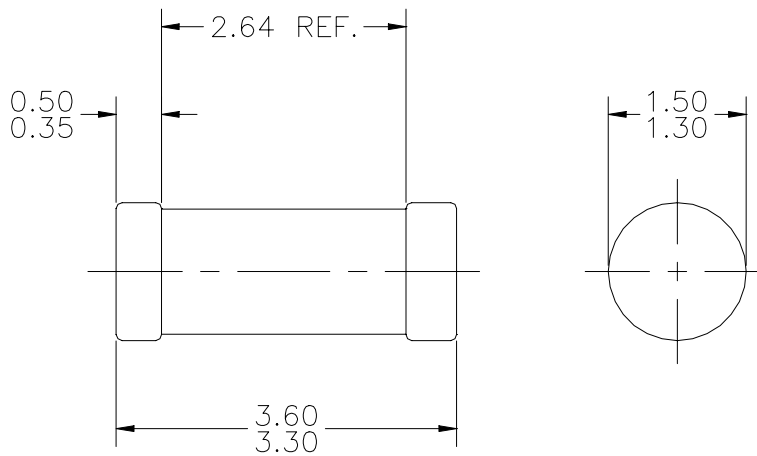

LL-34 Package Dimensions

LL-34 (FS PKG Code D3)

Scale 1:1 on letter size paper

Dimensions shown below are in millimeters

Part Weight per unit (gram): 0.030

NOTE: UNLESS OTHERWISE SPECIFIED

A) THIS PACKAGE CONFORMS TO JEDEC DO-213, VAR AC, ISSUE D, DATED SEPTEMBER 1988.

B) ALL DIMENSIONS ARE IN MILLIMETERS.