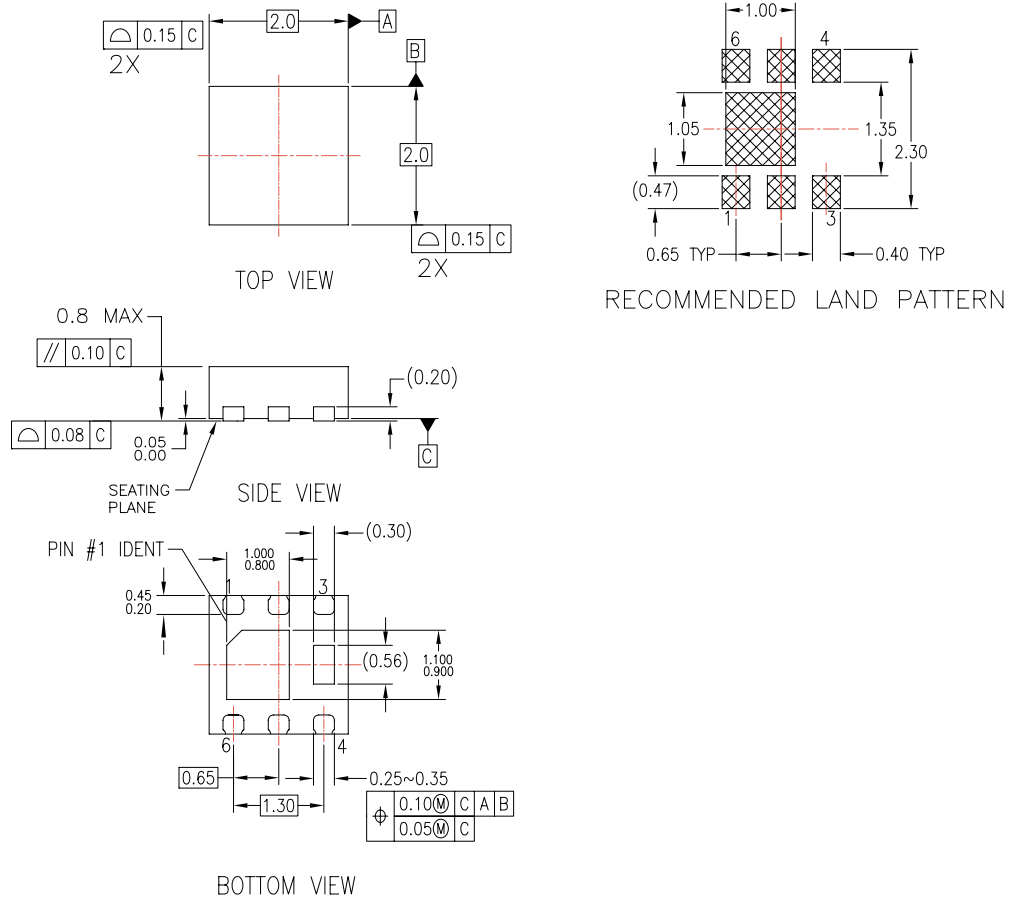

MLP 2 x 2 - 6L Single Package Dimensions

MLP 2 x 2 - 6L Single

NOTES:

- A. NOT FULLY CONFORM TO JEDEC REGISTRATION MO-229 DATED AUG/2003
- B. DIMENSIONS ARE IN MILLIMETERS.
- C. DIMENSIONS AND TOLERANCES PER ASME Y14.5M, 1994

MLP06LrevA