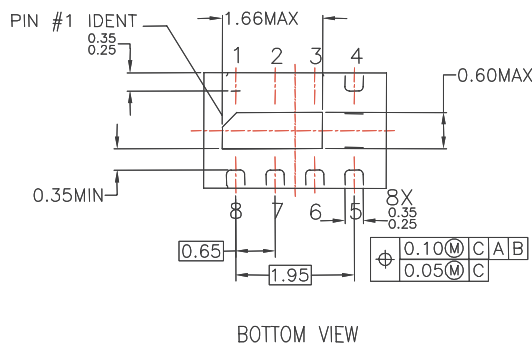

MLP 3 x 1.9 - 8L Single Package Dimensions

MLP 3 x 1.9 - 8L Single

NOTES:

- A. DOES NOT FULLY CONFORM TO JEDEC REGISTRATION, MO-229, DATED 11/2001.
- B. DIMENSIONS ARE IN MILLIMETERS.
- C. DIMENSIONS AND TOLERANCES PER ASME Y14.5M, 1994