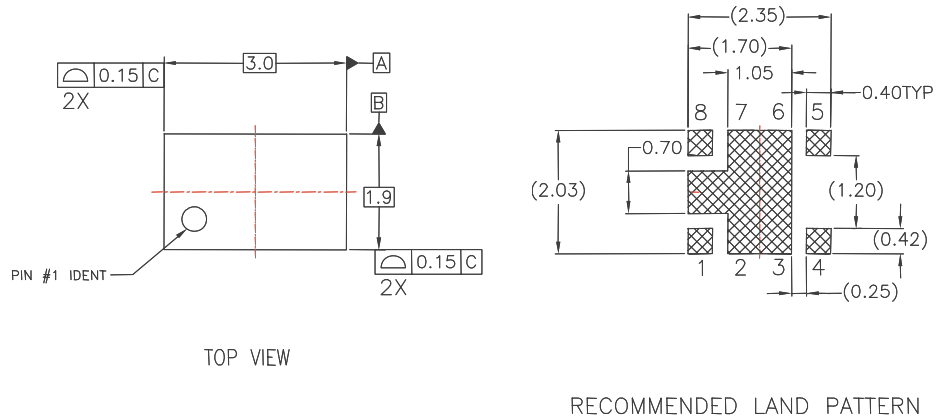

MLP 3 x 1.9 - 8L Single Package Dimensions

MLP 3 x 1.9 - 8L Single

NOTES:

- A. DOES NOT FULLY CONFORM TO JEDEC REGISTRATION, MO-229, DATED 11/2001.
- B. DIMENSIONS ARE IN MILLIMETERS.
- C. DIMENSIONS AND TOLERANCES PER ASME Y14.5M, 1994