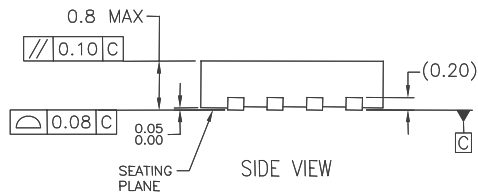

MLP 3 x 1.9 - 8L Single Package Dimensions

MLP 3 x 1.9 - 8L Single

NOTES:

- A. DOES NOT FULLY CONFORM TO JEDEC REGISTRATION, MO-229, DATED 11/2001.
- B. DIMENSIONS ARE IN MILLIMETERS.
- C. DIMENSIONS AND TOLERANCES PER ASME Y14.5M, 1994