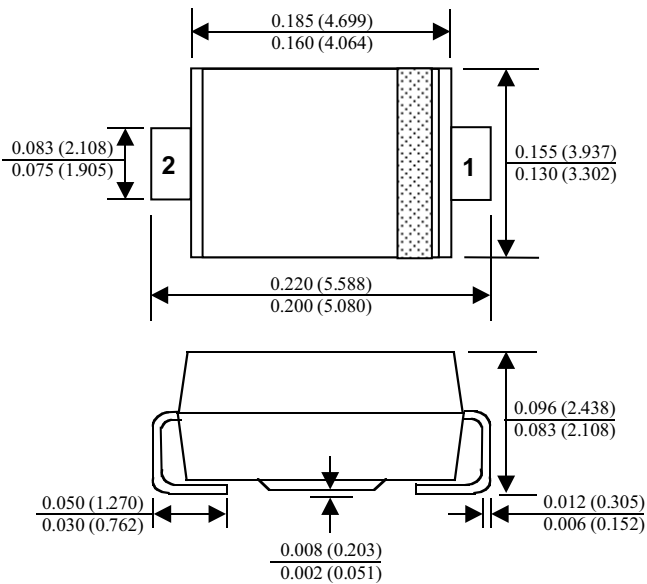

SMB/DO-214AA Package Dimensions

SMB/DO-214AA (FS PKG Code P6)

Scale 1:1 on letter size paper

Dimensions shown below are in:
inches [millimeters]

Part Weight per unit (gram): 0.093

Minimum Recommended
Land Pattern