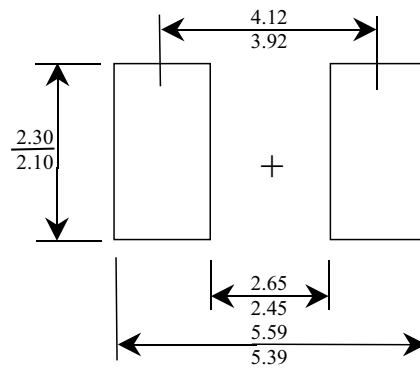

SMB/DO-214AA Package Dimensions

SMB/DO-214AA (FS PKG Code P6)

Scale 1:1 on letter size paper

Dimensions shown below are in:
inches [millimeters]

Part Weight per unit (gram): 0.093

Minimum Recommended
Land Pattern