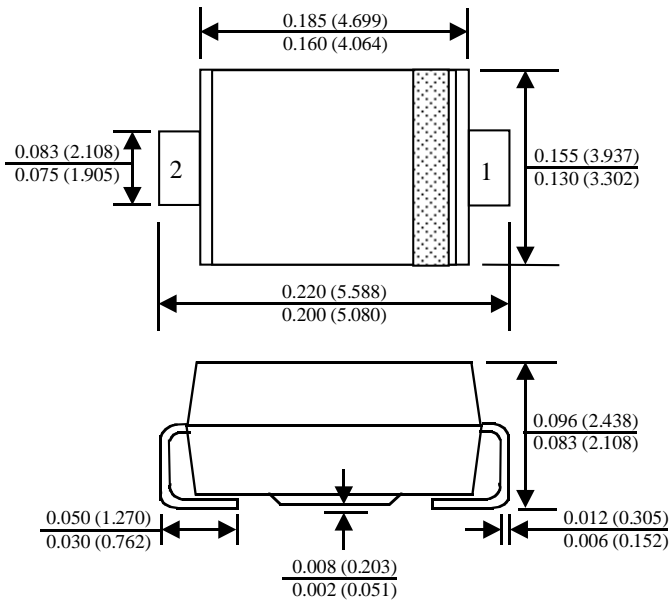

DO-214AA(SMB) Package Dimensions

DO-214AA(SMB) (FS PKG Code P6)

Scale 1:1 on letter size paper

Dimensions shown below are in:
inches [millimeters]

Part Weight per unit (gram): 0.093

Minimum Recommended
Land Pattern