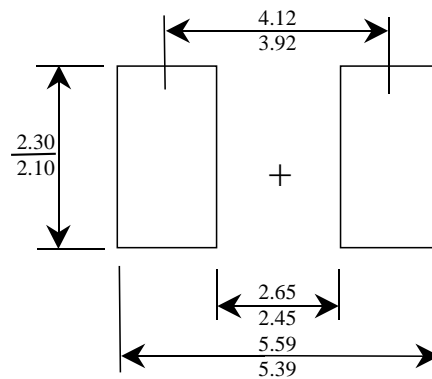

DO-214AA(SMB) Package Dimensions

DO-214AA(SMB) (FS PKG Code P6)

Scale 1:1 on letter size paper

Dimensions shown below are in:
inches [millimeters]

Part Weight per unit (gram): 0.093

Minimum Recommended
Land Pattern