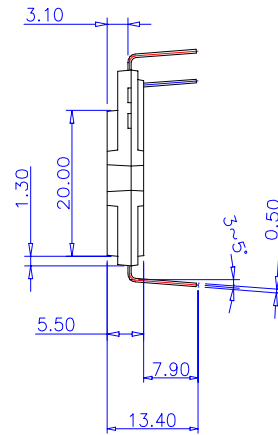

SPM27-CA Package Dimensions

SPM27-CA

Lead Pitch : ± 0.30

A : 1.778

B : 2.050

C : 2.531

Dimensions in Millimeters

February 2005, Rev A