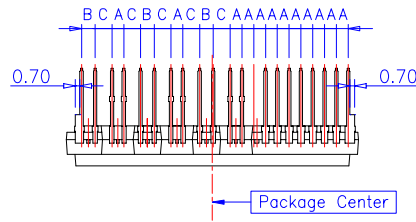

SPM27-CA Package Dimensions

SPM27-CA

Lead Pitch : ± 0.30

A : 1.778

B : 2.050

C : 2.531

Dimensions in Millimeters

February 2005, Rev A