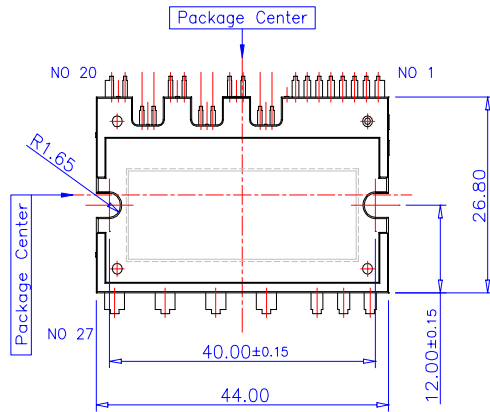

SPM27-CA Package Dimensions

SPM27-CA

Lead Pitch : ± 0.30

A : 1.778

B : 2.050

C : 2.531

Dimensions in Millimeters

February 2005, Rev A