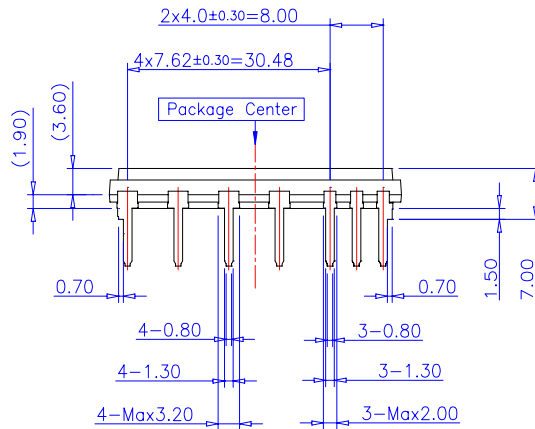

SPM27-CA Package Dimensions

SPM27-CA

Lead Pitch : ± 0.30

A : 1.778

B : 2.050

C : 2.531

Dimensions in Millimeters

February 2005, Rev A