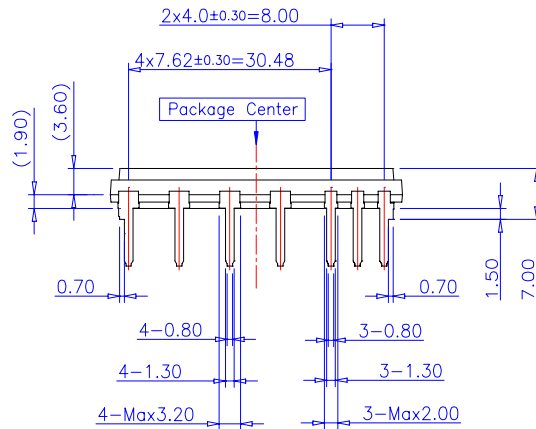

## SPM27-EA

Lead Pitch :  $\pm 0.30$

A : 1.778

B : 2.050

C : 2.531

Dimensions in Millimeters

February 2005, Rev A