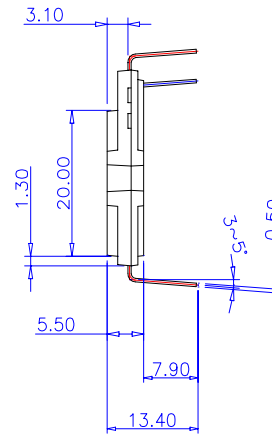

## SPM27-EA

Lead Pitch :  $\pm 0.30$

A : 1.778

B : 2.050

C : 2.531

Dimensions in Millimeters

February 2005, Rev A