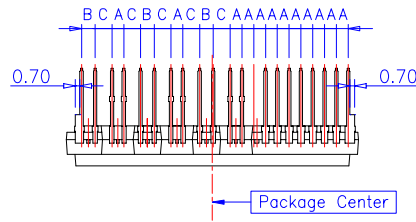

# SPM27-EA Package Dimensions

## SPM27-EA

Lead Pitch :  $\pm 0.30$

A : 1.778

B : 2.050

C : 2.531

Dimensions in Millimeters

February 2005, Rev A