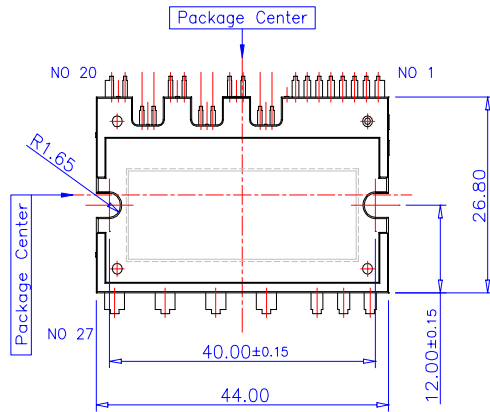

## SPM27-EA

Lead Pitch :  $\pm 0.30$

A : 1.778

B : 2.050

C : 2.531

Dimensions in Millimeters

February 2005, Rev A