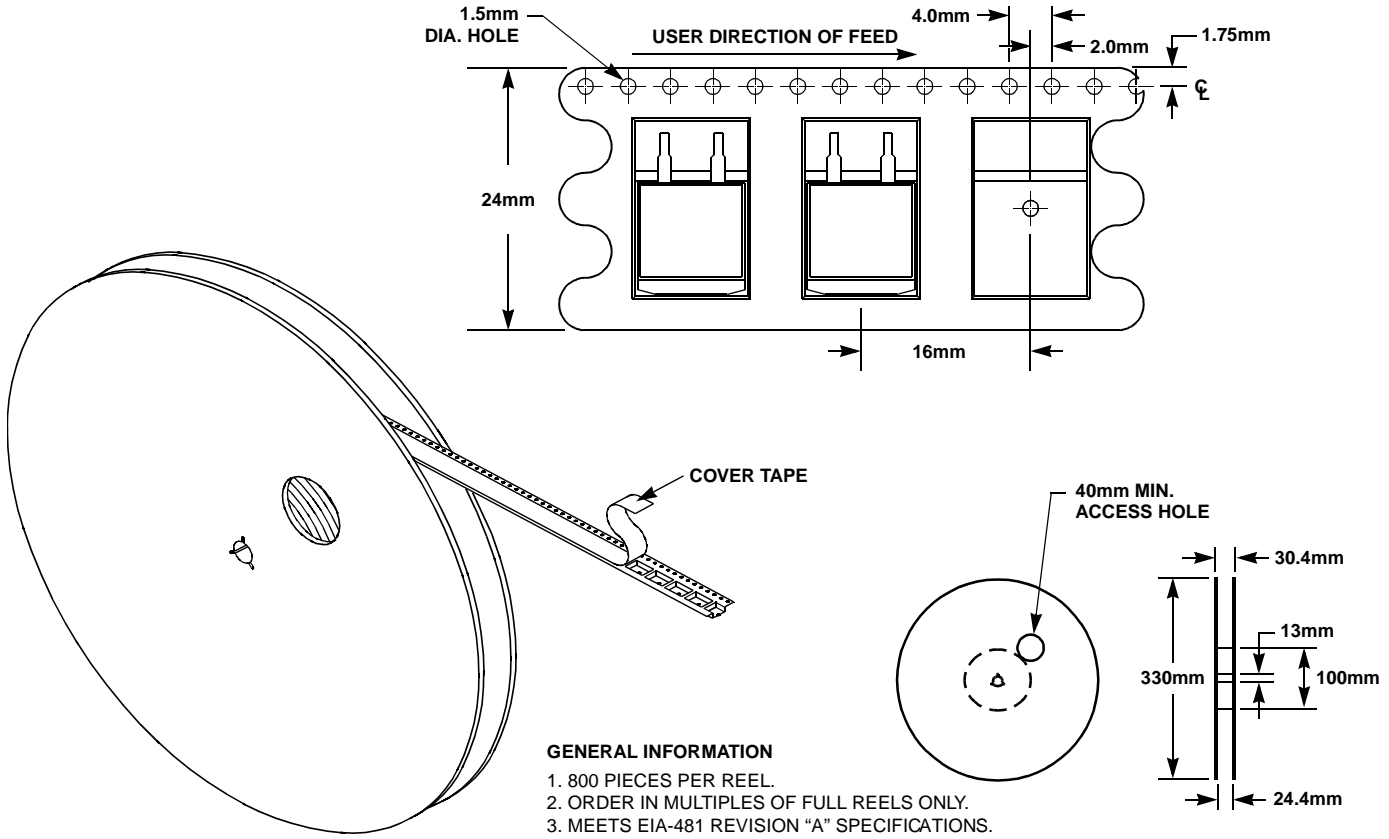

**TO-263**  
24mm TAPE AND REEL

**GENERAL INFORMATION**

1. 800 PIECES PER REEL.
2. ORDER IN MULTIPLES OF FULL REELS ONLY.
3. MEETS EIA-481 REVISION "A" SPECIFICATIONS.