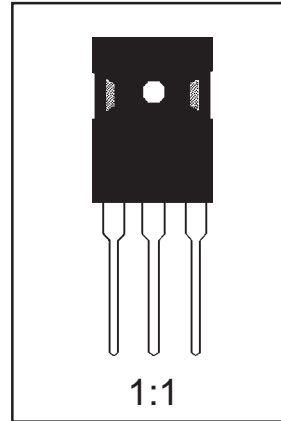

# TO-3P/TO-247AD Package Dimensions

## TO-3P/TO-247AD (FS PKG Code R8)

Scale 1:1 on letter size paper

Dimensions shown below are in:  
inches [millimeters]

Part Weight per unit (gram): 5.6