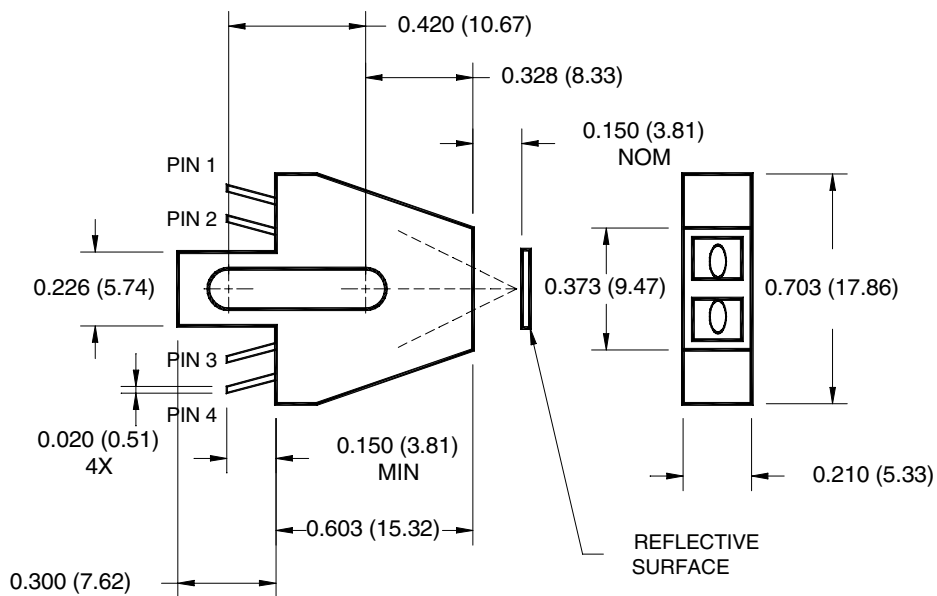

REFLECTIVE ARROWHEAD WITHOUT DUST COVER

- PIN1 ANODE
- PIN2 CATHODE
- PIN3 COLLECTOR
- PIN4 EMITTER